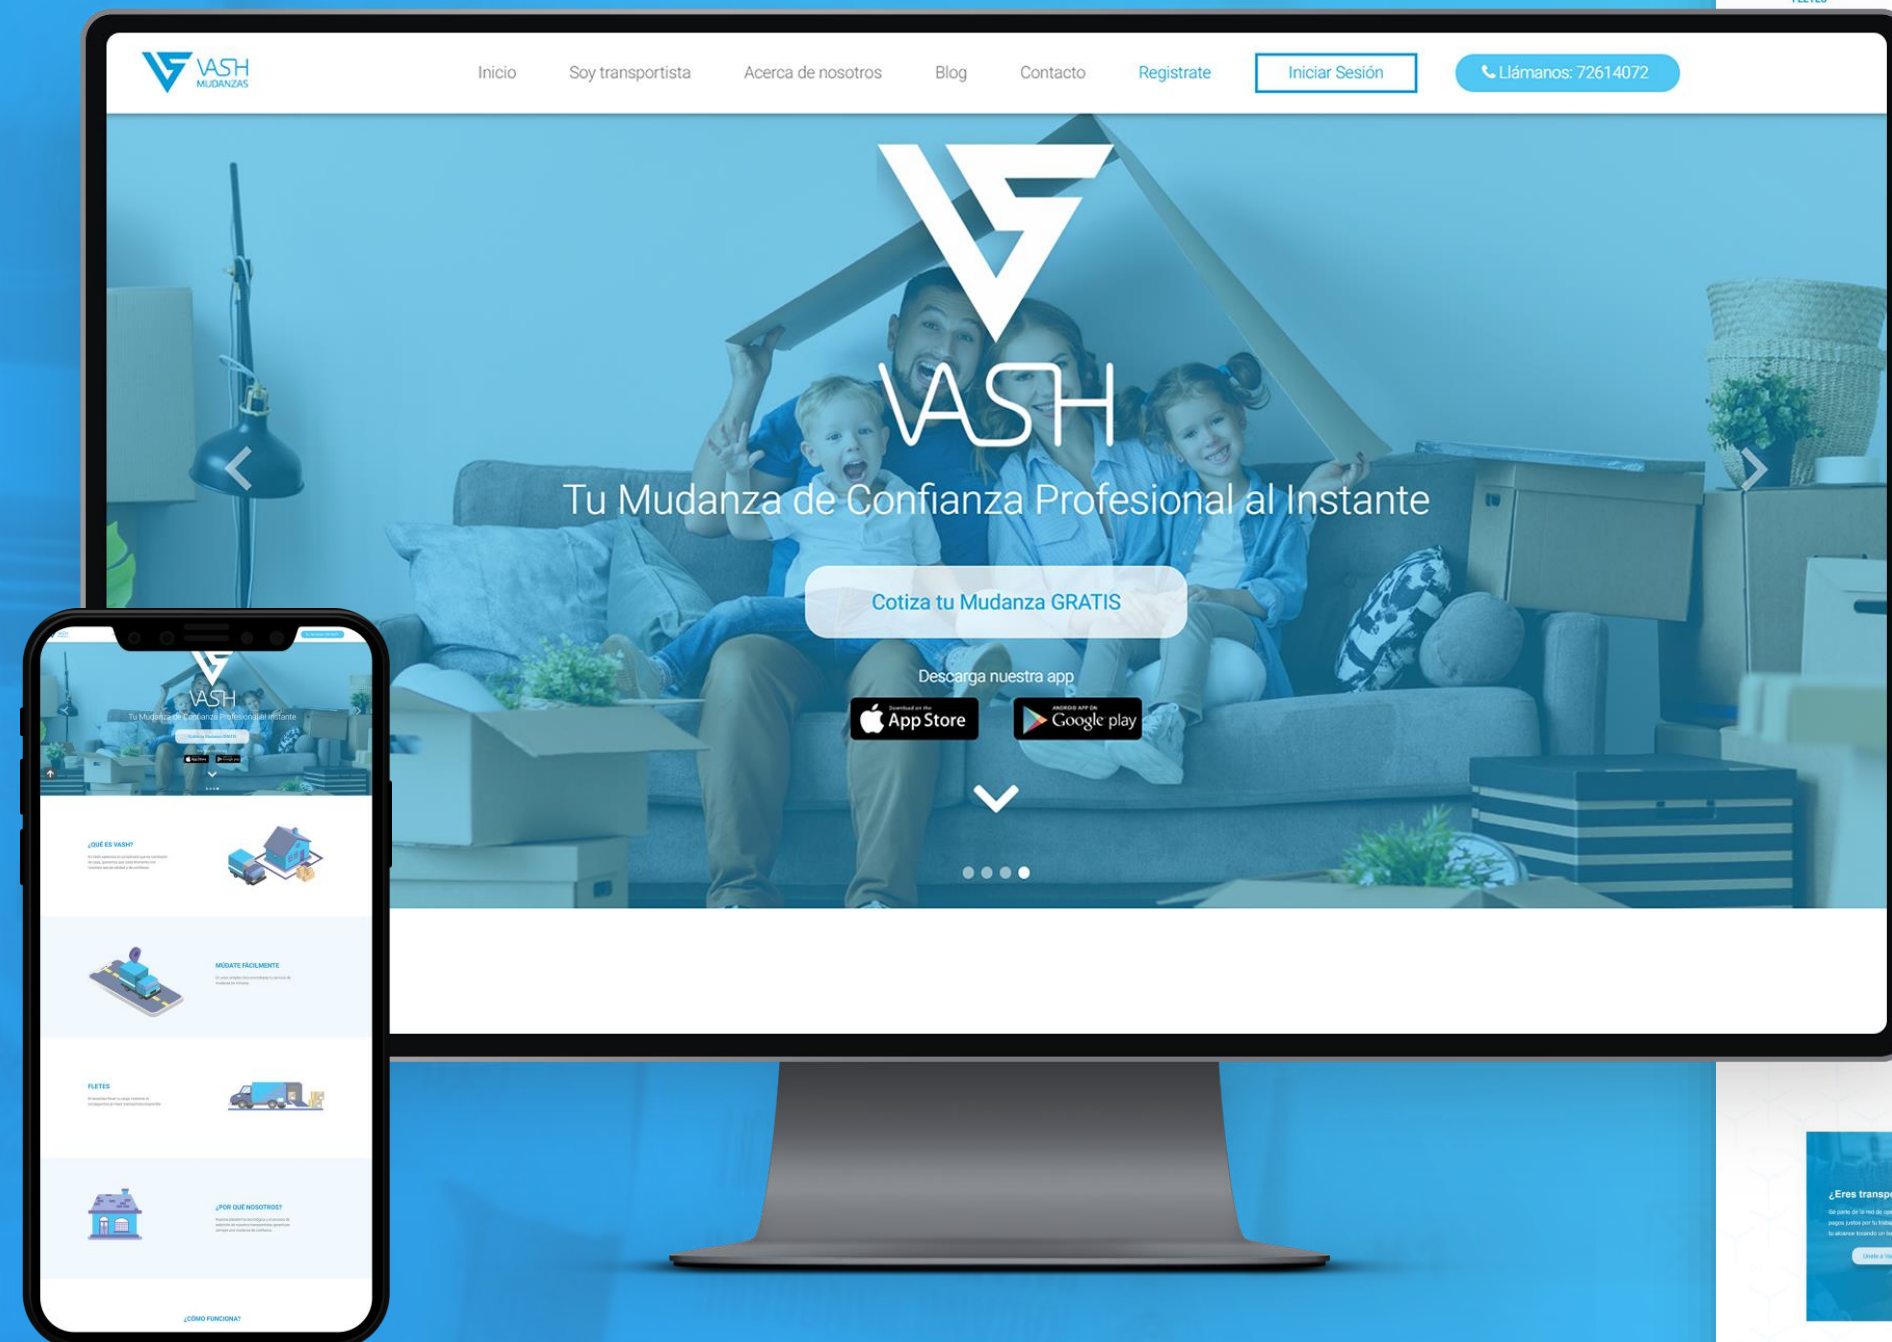

Realidad Aumentada

The image features a dark blue background with a complex, abstract pattern of light blue lines. These lines form a grid that appears to be receding into the distance, creating a sense of depth and perspective. The lines are slightly blurred and vary in thickness, giving the overall effect a digital or network-like quality. In the center of the image, there is a white rectangular box with a thin white border. Inside this box, the word "PROYECTOS" is written in a bold, white, sans-serif font, with all letters in uppercase. The text is centered both horizontally and vertically within the box.

PROYECTOS

Empresa y Plataforma donde podrás solicitar tu Servicios de Fletes y Mudanzas.

Ver sitio web en: www.vash.mx

Empresa tecnológica y de Telecomunicaciones enfocada en conectar a las comunidades sin acceso a internet.