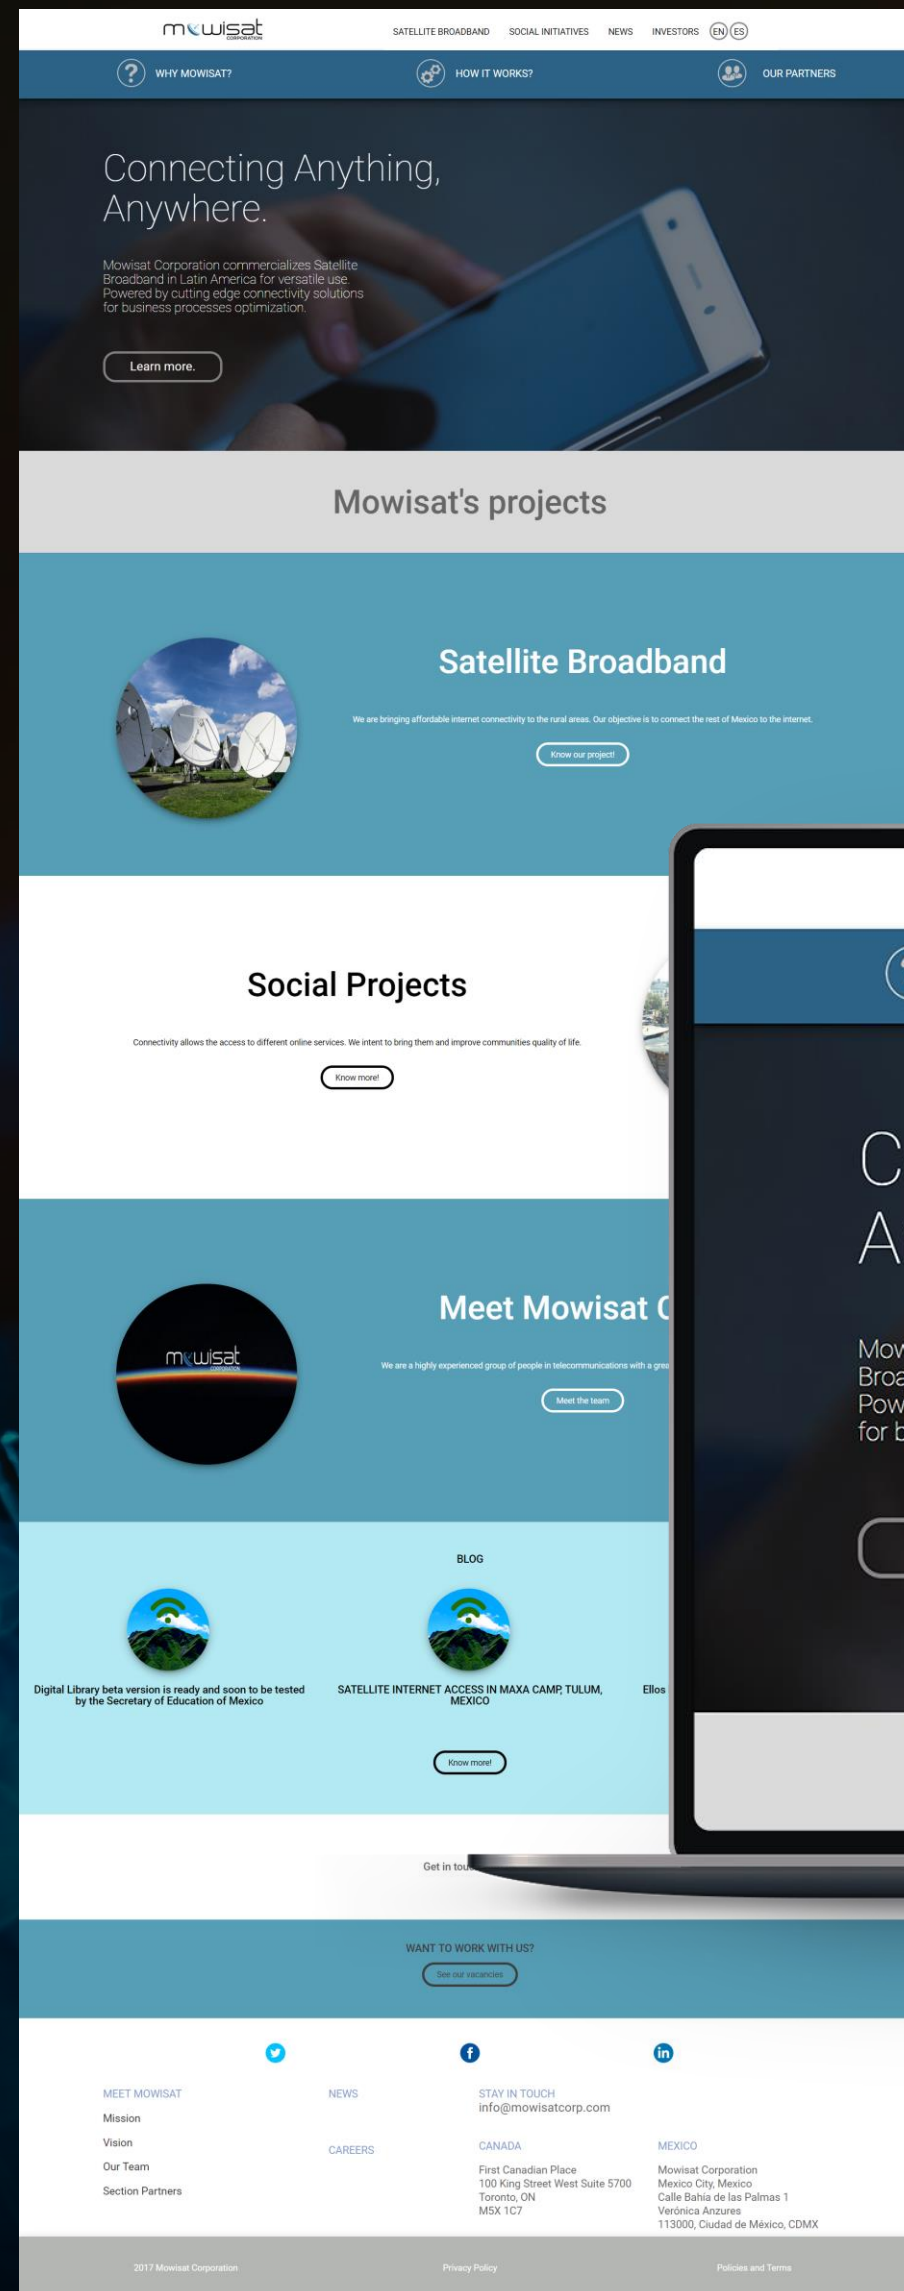

Empresa tecnológica y de Telecomunicaciones enfocada en conectar a las comunidades sin acceso a internet.

Ver sitio en: www.mowisat.mx