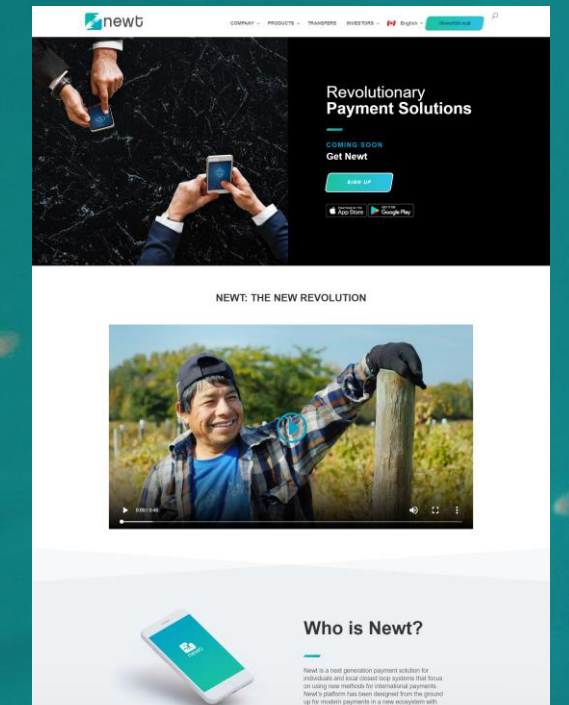

Empresa con Soluciones de Pagos Digitales para Facturas, Tarjetas Pre-pago, Recargas y Peajes.

Ver sitio web en: www.newtfinancial.com