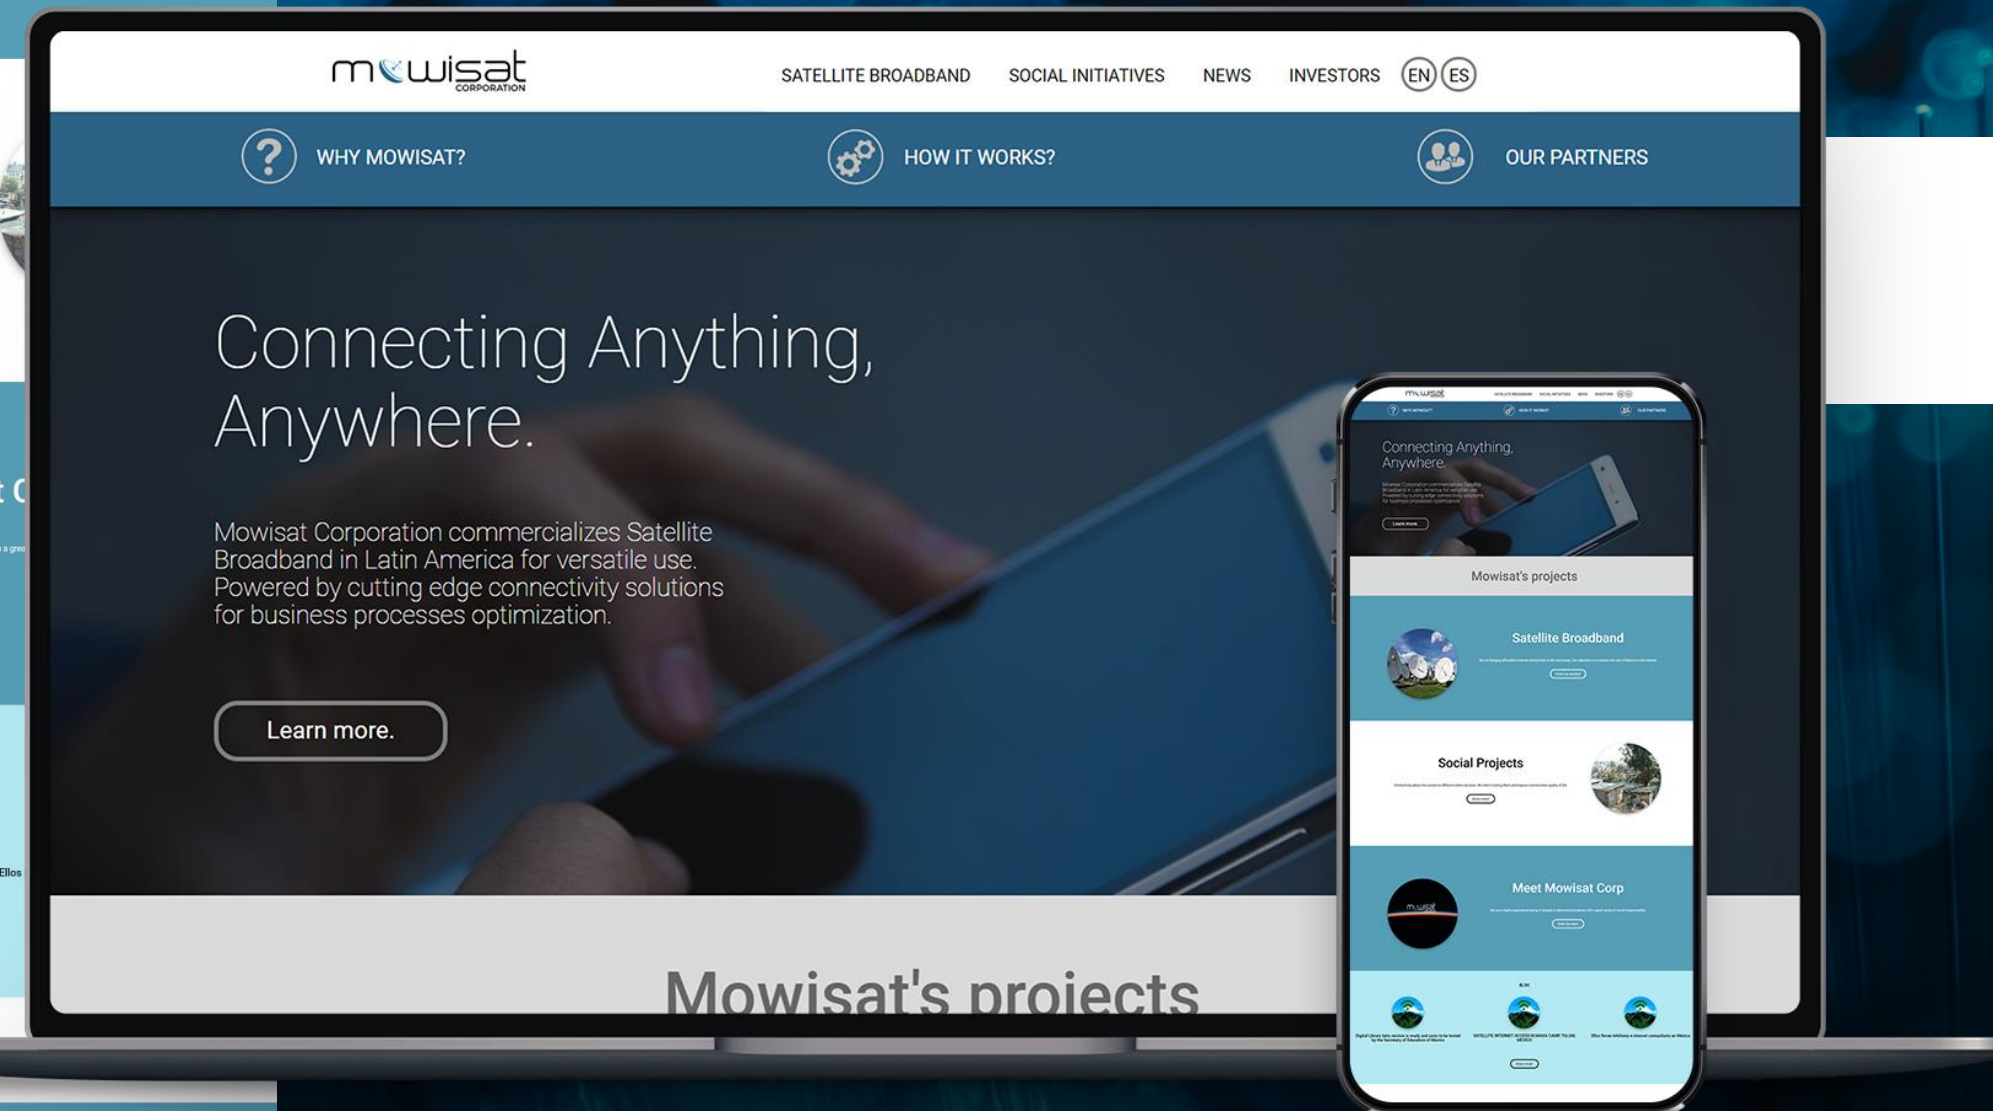

Realidad Aumentada

The image features a dark blue background with a complex, abstract pattern of light blue lines. These lines form a grid that appears to be receding into the distance, creating a sense of depth and perspective. The lines are slightly blurred and vary in thickness, giving the overall effect a digital or network-like quality. In the center of the image, there is a white rectangular box with a thin white border. Inside this box, the word "PROYECTOS" is written in a bold, white, sans-serif font, with all letters in uppercase. The text is centered both horizontally and vertically within the box.

PROYECTOS

Empresa y Plataforma donde podrás solicitar tu Servicios de Fletes y Mudanzas.

Ver sitio web en: www.vash.mx

Empresa tecnológica y de Telecomunicaciones enfocada en conectar a las comunidades sin acceso a internet.