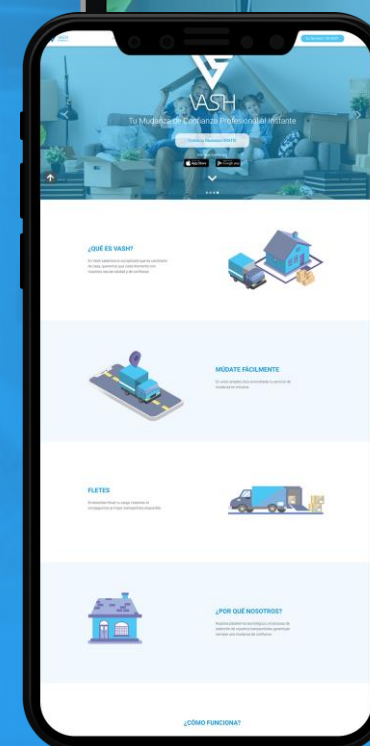

SERVICIOS

Apps Móviles & Páginas Web

Google Adwords

Sistemas Web

Análisis SEO

Diseño Gráfico

Migraciones, Servidores y Dominios

IoT

Realidad Aumentada

The image features a dark blue background with a complex, abstract pattern of light blue lines. These lines form a grid that appears to be receding into the distance, creating a sense of depth and perspective. The lines are slightly blurred and vary in thickness, giving the overall effect a digital or network-like quality. In the center of the image, there is a white rectangular box with a thin white border. Inside this box, the word "PROYECTOS" is written in a bold, white, sans-serif font, with all letters in uppercase. The text is centered both horizontally and vertically within the box.

PROYECTOS

Empresa y Plataforma donde podrás solicitar tu Servicios de Fletes y Mudanzas.

Ver sitio web en: www.vash.mx

Empresa tecnológica y de Telecomunicaciones enfocada en conectar a las comunidades sin acceso a internet.